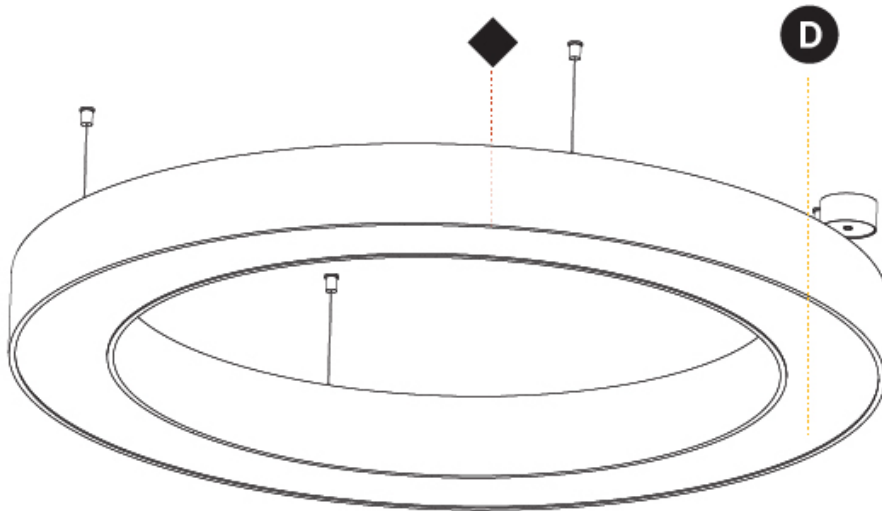

A30231-

PROJECT _____

TYPE _____

SPECIFIER _____

QUANTITY _____

DATE _____