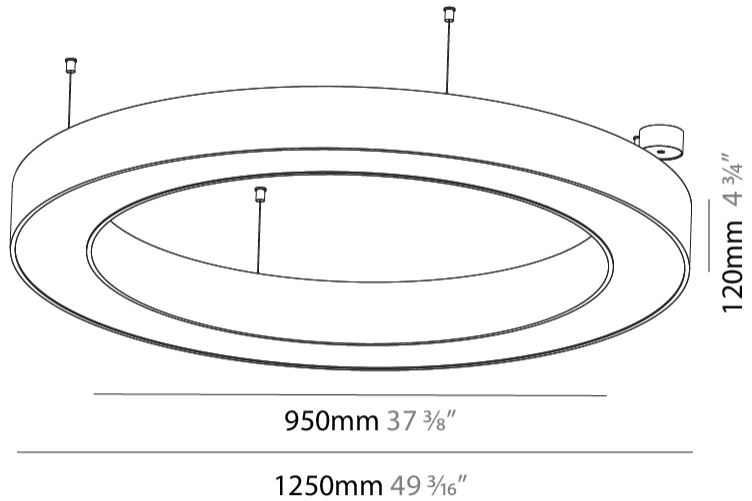

GENERAL

Series: Glorious
Subseries: Glorious
Brand: Prolicht
Division: Architectural
Mounting Type: Suspension
Mounting Location: Ceiling
Subcategory: Ambient

PHYSICAL

Shape: Round
Diameter (mm): 1250
Diameter (in): 49 3/16
Height (mm): 120
Height (in): 4 3/4
Max. Overall Height (mm): 2120
Max. Overall Height (in): 83 7/16
Light Distribution: Direct
Weight (kg): 12.847
Weight (lbs): 28.26
Diffuser: PMMA - Opal or Micro-Prism
Fixture Finish: SSR / BKV / CWI / CRY / HAB / UFT / ITA / RUA / FTG / MYG / LOD / PUS / FRO / FUP / KIA / POP / BLS / SPG / MEY / GOH / GUM / CHC / COM / ABZ / JAG / OBR / MOS / ROR
Fixture Material: Aluminum

ELECTRICAL

Lamp Type: LED (Zhaga Standard)
Input Wattage (W): 60
Total Output Wattage (W): 48 / 38.4 (3500K)
Dimming: Non-Dimming / Phase Dimming (120Vac only) / 0-10V Dimming
Driver Included: Yes
Driver Location: Integrated
Driver Type: Constant Current
Driver Class: Class 2
Input Voltage (V): 120 - 277
Constant Current (MA): 350 / 1200 (3500K)

LED

Color Temperature (°K): 3000 / 3500 / 4000
Max. Delivered Lumen (lm): 5540 / 5733 / 5850
CRI: >80 CRI
Efficiency (%): 0.65
Lamp Life (hrs): 50000

OPTICAL

RATINGS AND CERTIFICATIONS

Certified By: Certified for North American Standards
IP rating: IP20